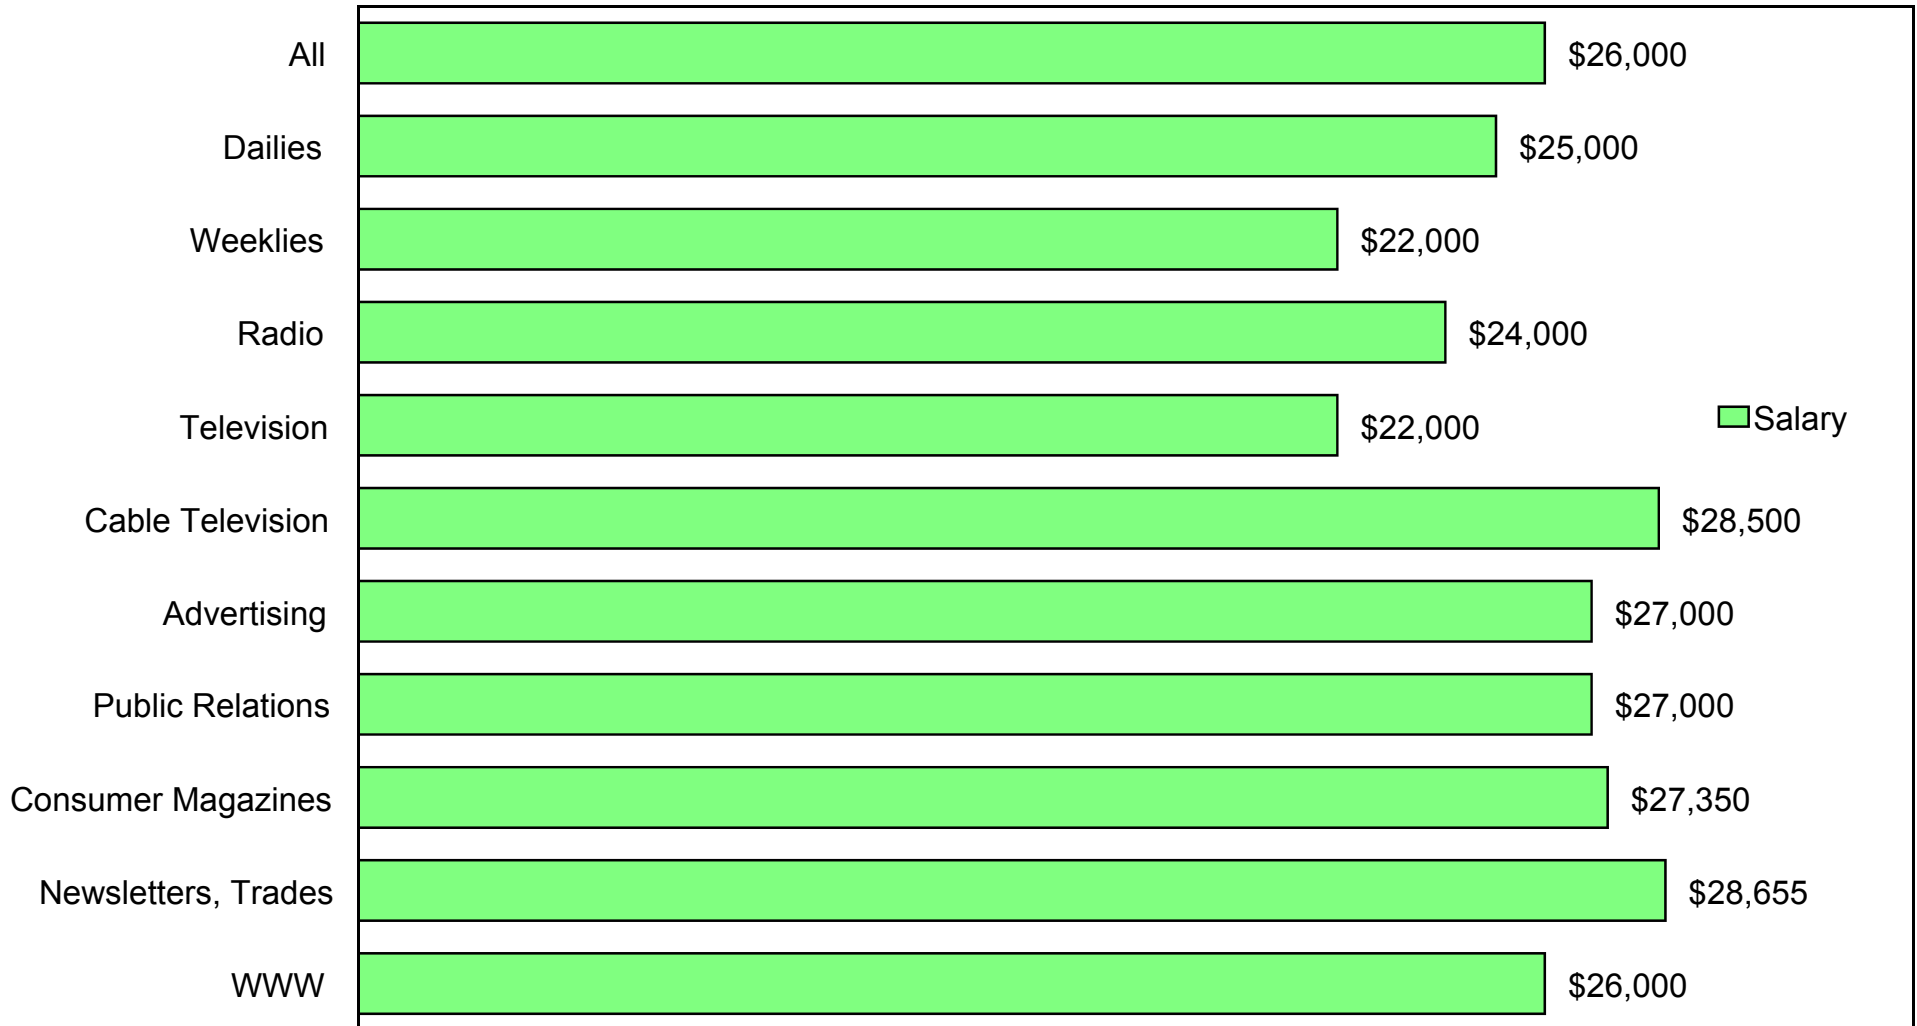

# 26. Salaries compared

Median yearly salaries for 2002 Bachelor's degree recipients with full-time jobs

Source: Annual Survey of Journalism & Mass Communication Graduates